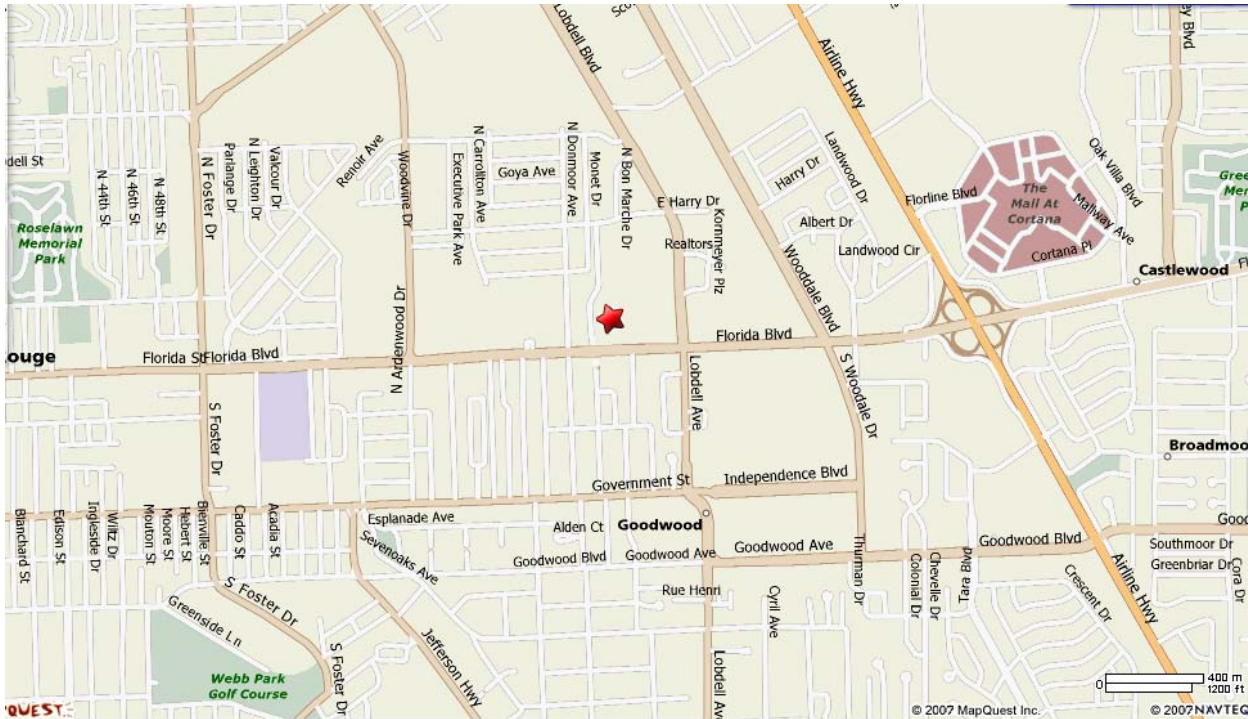

Louisiana Technology Park
Computer Training Center
7117 Florida Blvd
Baton Rouge LA 70806
225-218-1100

From I-10 Lafayette / Lake Charles

Go across the Mississippi River Bridge. At the split, take I-110 North.

From I-12 Denham Springs / Hammond

Take the Airline Hwy (Hwy 61) exit north.

Go several miles and pass Woman's Hospital. The next overpass will be Florida Blvd.

Exit to the right from Airline at the top of the overpass. The sign will have 61 / 190 / Business (You will circle back under the overpass.).

Go through the 2nd traffic signal; this is Lobdell. Turn right at the next traffic light before the Regions Bank into the Bon Carré Business Center parking lot (look for the palm trees).

Turn left in the parking lot. The Louisiana Technology Park sign is over the entrance.

From I-10 New Orleans

From the I-10 / I-12 intersection in Baton Rouge, take I-12 EAST.

Follow the directions from 1-12 @ Airline Hwy (Hwy 61) above.